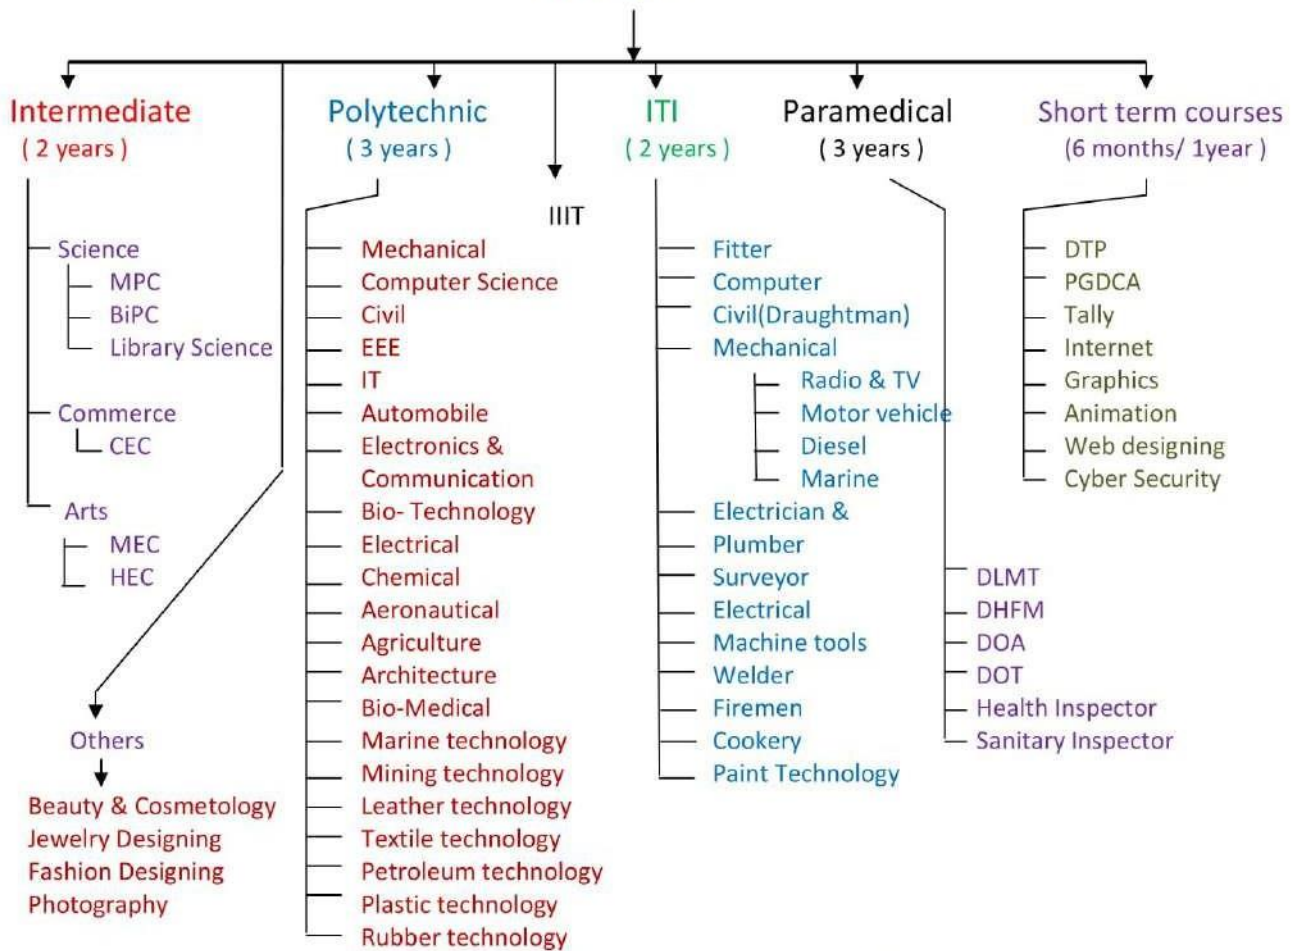

What Next ?

After 10th class

Examinations

Exam	Website
APRJC	www.aprs.cgg.gov.in
Polytechnic Entrance	www.appolitechnic.nic

Govt. Jobs

VRA
 Military
 AW (Female)
 Driving Posts

What Next ?

After Intermediate

Engineering

(4 Years)
BE / B. Tech

Eligible
MPC

Entrance Tests

EAMCET,
IIT, AIEEE,
BITSAT ..etc

- CSE
- IT
- ECE
- EEE
- Civil Eng
- Mechanical Eng
- Chemical Eng
- Aeronautical Eng
- Aerospace Eng
- Agricultural Eng
- Automobile Eng
- Bio-medical Eng
- Bio-technology Eng
- Ceramic Eng
- Industrial Eng
- Environmental Eng
- Marine Eng
- Mining Eng
- Silk & Textile Eng